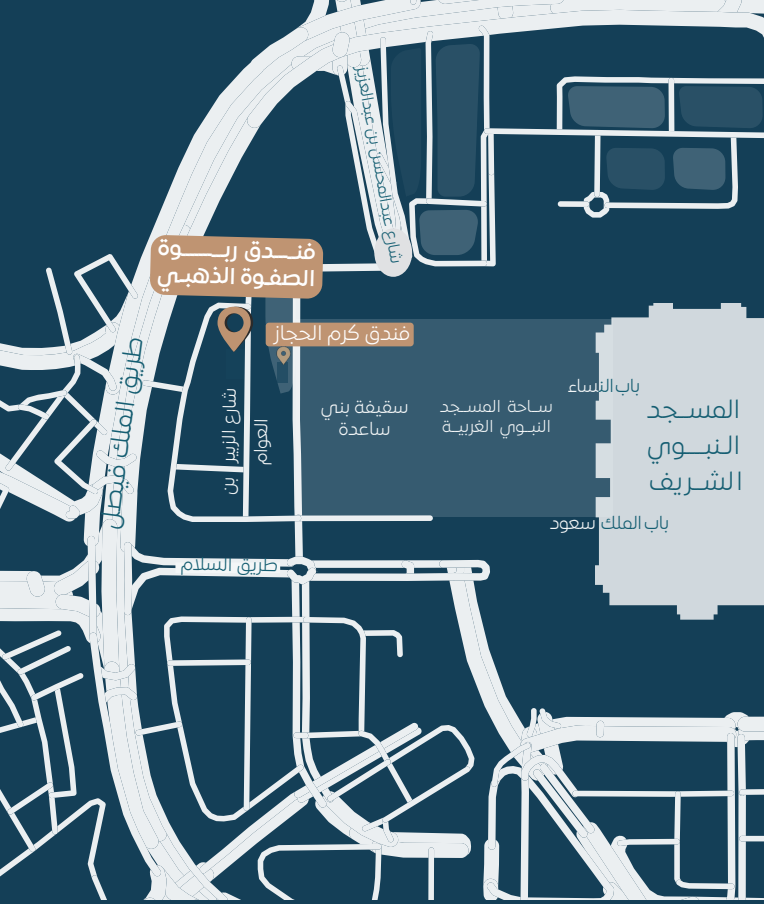

## Location

هو أحد فنادق شركة الريان المكية يقع في المدينة المنورة في المنطقة المركزية الغربية، خلف سقيفة بني ساعدة، ويبعد عن الساحة الغربية للمسجد النبوي 100 متر، بالقرب من باب النساء وباب الملك سعود، وقريب من المراكز التجارية الشهيرة، ويحتوي على مقهى، ومواقف سيارات.

It is one of the Al Rayan Makkah Company hotels, located in Madinah, in the western central region, behind the shed of Bani Saeda, 100 meters from the western square of the Prophet's Mosque, near Ibn Nisa's Gate and King Saud Gate, close to the famous commercial centers, and contains a caf and parking.

## Al-Khandaq Mosque

It is called the Seven Mosques. They are stationed and watched sites that were during the Battle of the Trench. Each mosque was named after the one who joined it. The Trench Mosque is about 3 km away from the hotel.